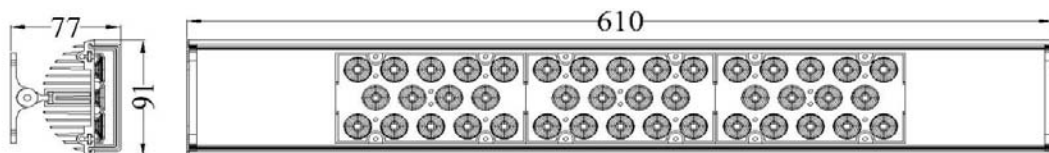

Cultivar

Technical Drawing

©2012 U-Tron (Beijing) Electronics Co., LTD

All rights reserved

Specifications are subject to change without notice

15-Feb-12

data subject to change

www.u-tron.com